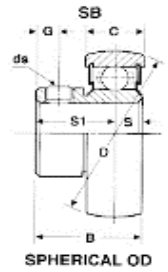

Spherical OD, Insert Bearings, Short Boss, Set Screw

Bearing #	ID x OD x W	Price Ea.
SB204-12	3/4" x 47mm x 25mm	$12.21
SB205-14	7/8" x 52mm x 27mm	$12.68
SB205-16	1" x 52mm x 27mm	$12.68
SB206-18	1-1/8" x 62mm x 29mm	$17.09
SB206-19	1-3/16" x 62mm x 29mm	$17.09
SB206-20	1-1/4" x 62mm x 29mm	$17.09
SB207-20	1-1/4" x 72mm x 32mm	$19.84

SPHERICAL OD