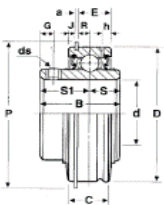

SPHERICAL OD

Cylindrical OD, Insert Bearings, Narrow Inner, Eccentric Lock

Bearing #	ID x OD x W	Price Ea.
CSA205-16	1" x 52mm x 21mm	\$16.14
CSA206-20	1-1/4" x 62mm x 22mm	\$18.69
CSA207-22	1-3/8" x 72mm x 24mm	\$26.53
CSA208-24	1-1/2" x 80mm x 27mm	\$30.37

CYLINDRICAL OD

Water Pump Bearings

Bearing #	OEM Part #	Price Ea.
-----------	------------	-----------

White: 247658B

DC2207F **\$20.81**

A: 5.024" B: 1.531" C: 1.747" D: 0.6267" E: 1.0625"

Case: T26882
Glenco: P3573
IHC: 526769R91

881515E **\$17.01**

A: 3.85" B: 1.531" C: 2.162" D: 0.6267"

Cylindrical OD, Insert Bearings, Snap Ring Series, Set Screw

Bearing #	ID x OD x W	Price Ea.
SER201-08	1/2" x 47mm x 31mm	\$19.97
SER202-10	5/8" x 47mm x 31mm	\$16.25
SER204-12	3/4" x 47mm x 31mm	\$19.64
SER205-16	1" x 52mm x 34mm	\$19.64
SER206-20	1-1/4" x 62mm x 38.3mm	\$23.00
SER207-20	1-1/4" x 72mm x 42.9mm	\$29.00

Pillow Block Bearings, Wide Inner Race, Set Screw

Bearing #	Shaft Size	Price Ea.
UCP201-08	1/2"	\$23.12
UCP202-10	5/8"	\$23.12
UCP204-12	3/4"	\$22.81
UCP205-14	7/8"	\$25.34
UCP205-15	15/16"	\$25.34
UCP205-16	1"	\$25.34
UCP206-18	1-1/8"	\$33.42
UCP206-19	1-3/16"	\$33.42
UCP206-20	1-1/4"	\$33.42
UCP207-20	1-1/4"	\$40.24
UCP207-22	1-3/8"	\$40.22
UCP207-23	1-7/16"	\$40.22
UCP208-24	1-1/2"	\$49.10
UCP209-26	1-5/8"	\$57.82
UCP209-27	1-11/16"	\$57.82
UCP209-28	1-3/4"	\$57.82
UCP211-34	2-1/8"	\$88.86
UCP211-35	2-3/16"	\$88.86