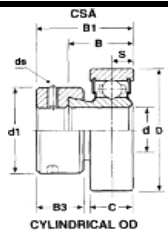

Lite Duty Flanged Bearings

Bearing #	ID x OD	Price Ea.
HW-11A	3/8 x 1-1/8	\$5.13
31861-88	3/8 x 1-1/8	\$12.30
HW-11-B	1/2 x 1-1/8	\$5.13
31863-88	1/2 x 1-1/8	\$12.30
HW-13-A	1/2 x 1-3/8	\$5.13
32262-88	1/2 x 1-3/8	\$10.87
HW-13-B	5/8 x 1 3/8	\$5.13
32264-88	5/8 x 1 3/8	\$10.87
HW-13-C	3/4 x 1-3/8	\$5.13
32423-88	3/4 x 1-3/8	\$10.87
HW-20B	1" x 2"	\$9.23
33263-88	1" x 2"	\$18.45

SPHERICAL OD

Spherical OD, Insert Bearings, Short Boss, Set Screw

Bearing #	ID x OD x W	Price Ea.
SB204-12	3/4" x 47mm x 25mm	\$12.21
SB205-14	7/8" x 52mm x 27mm	\$12.68
SB205-16	1" x 52mm x 27mm	\$12.68
SB206-18	1-1/8" x 62mm x 29mm	\$17.09
SB206-19	1-3/16" x 62mm x 29mm	\$17.09
SB206-20	1-1/4" x 62mm x 29mm	\$17.09
SB207-20	1-1/4" x 72mm x 32mm	\$19.84

SPHERICAL OD

Cylindrical OD, Insert Bearings, Narrow Inner, Eccentric Lock

Bearing #	ID x OD x W	Price Ea.
CSA205-16	1" x 52mm x 21mm	\$16.14
CSA206-20	1-1/4" x 62mm x 22mm	\$18.69
CSA207-22	1-3/8" x 72mm x 24mm	\$26.53
CSA208-24	1-1/2" x 80mm x 27mm	\$30.37